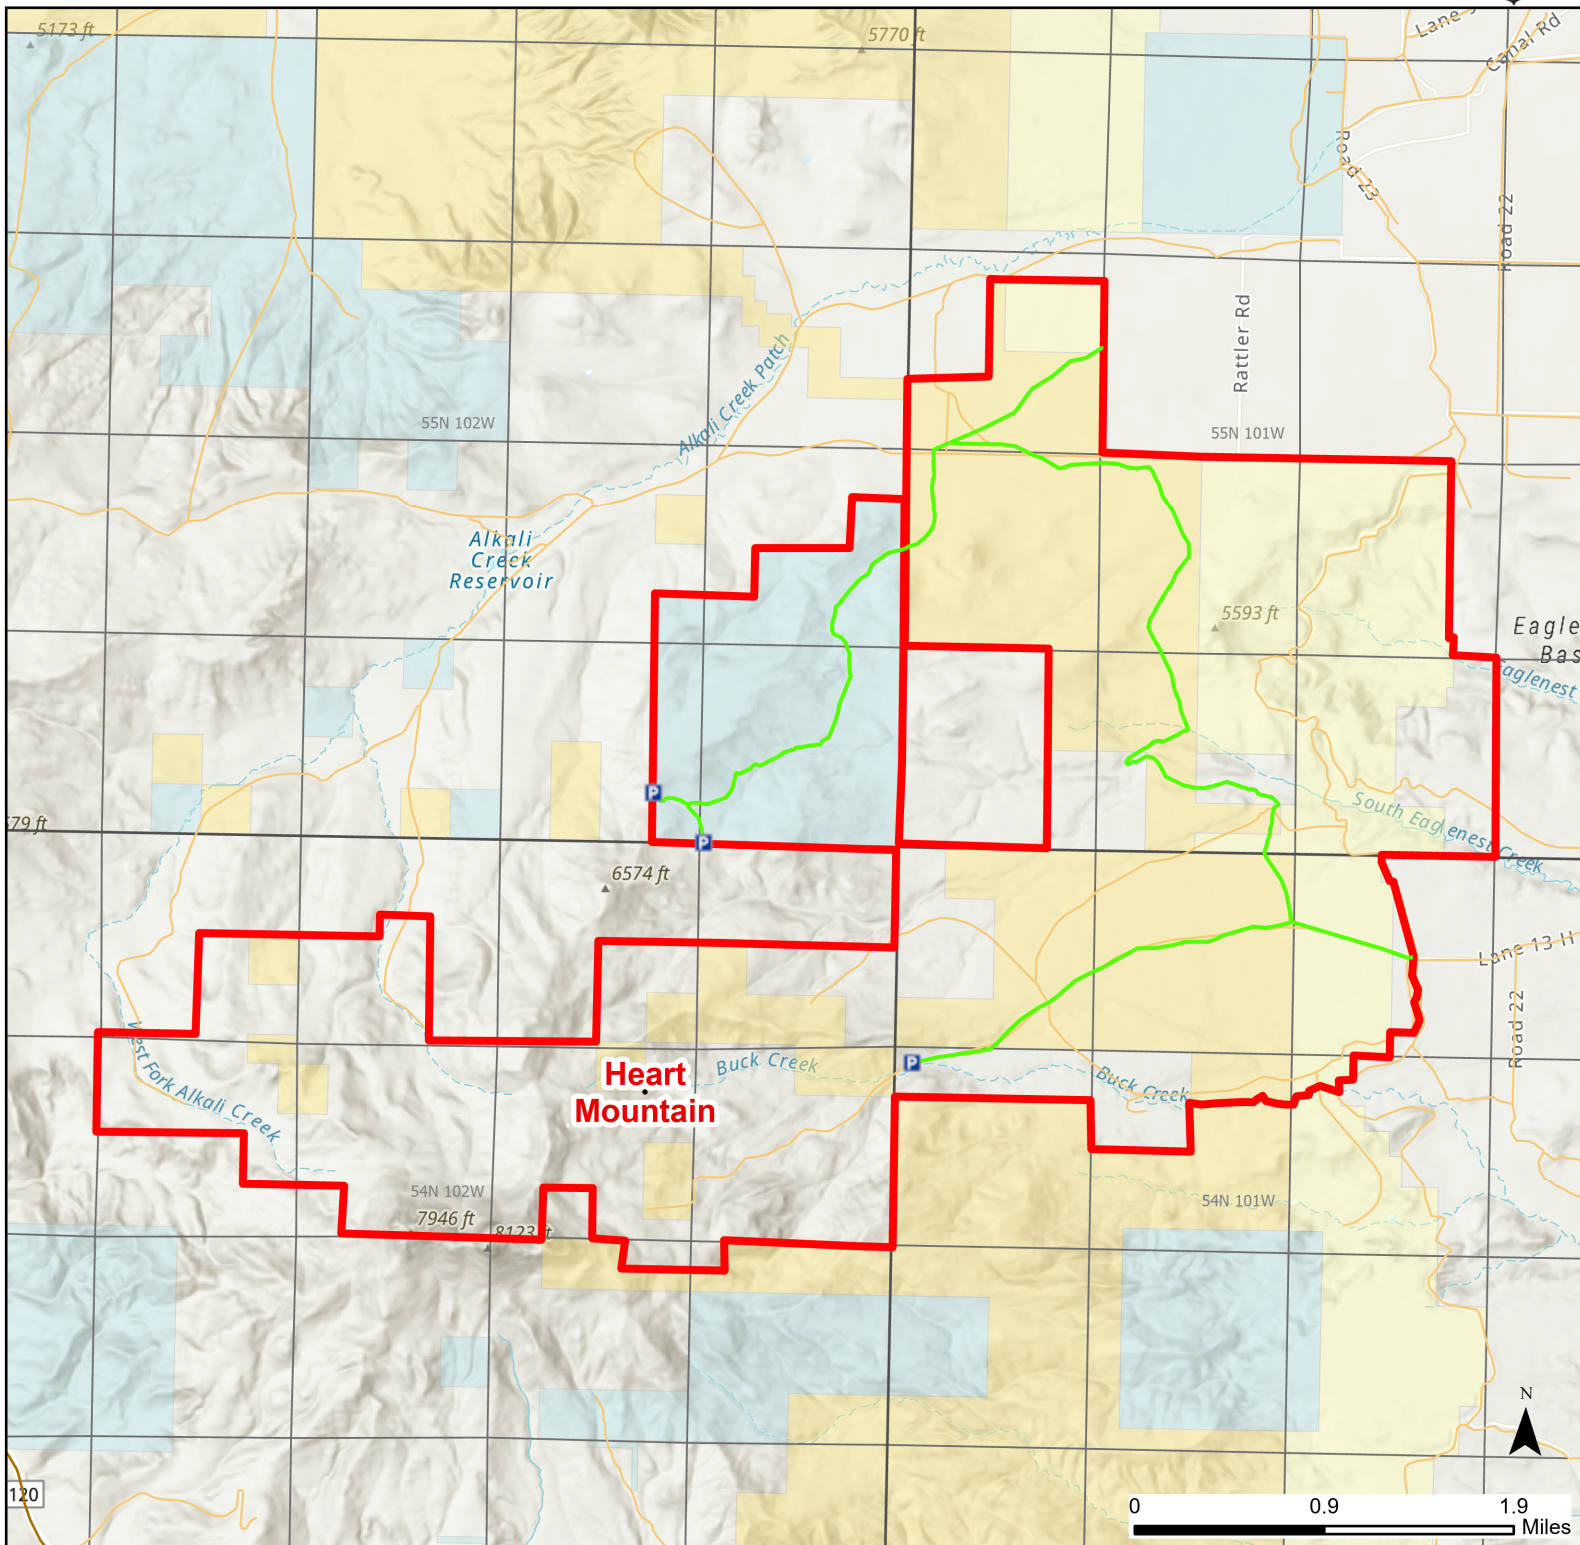

Heart Mountain Hunter Management Area

2023 Hunt
Season

Parking	Closed Road	Boundary	Limited Range Weapons and Archery	State
Coupon Box	Roads	County Boundaries	Archery Only	DOD
Road Closed	HMA Ownership	Other	CLOSED	BLM
Open Road				Wyoming Game & Fish Dept.
Special Conditions Apply				Forest Service
				Private

Species allowed to hunt: Elk

See Ranch Rules for More Information and Restrictions

Hunter Management Area rules apply only to those lands enrolled in the HMA.

This map is for visual use, assistance and general location only, does not represent a survey, and is not to be used for legal conveyance. Hunt Area boundaries are approximate, consult Game and Fish Hunting Regulations for descriptions and restrictions. Access to these private lands for any commercial activity must be gained by contacting the individual landowner(s) directly.